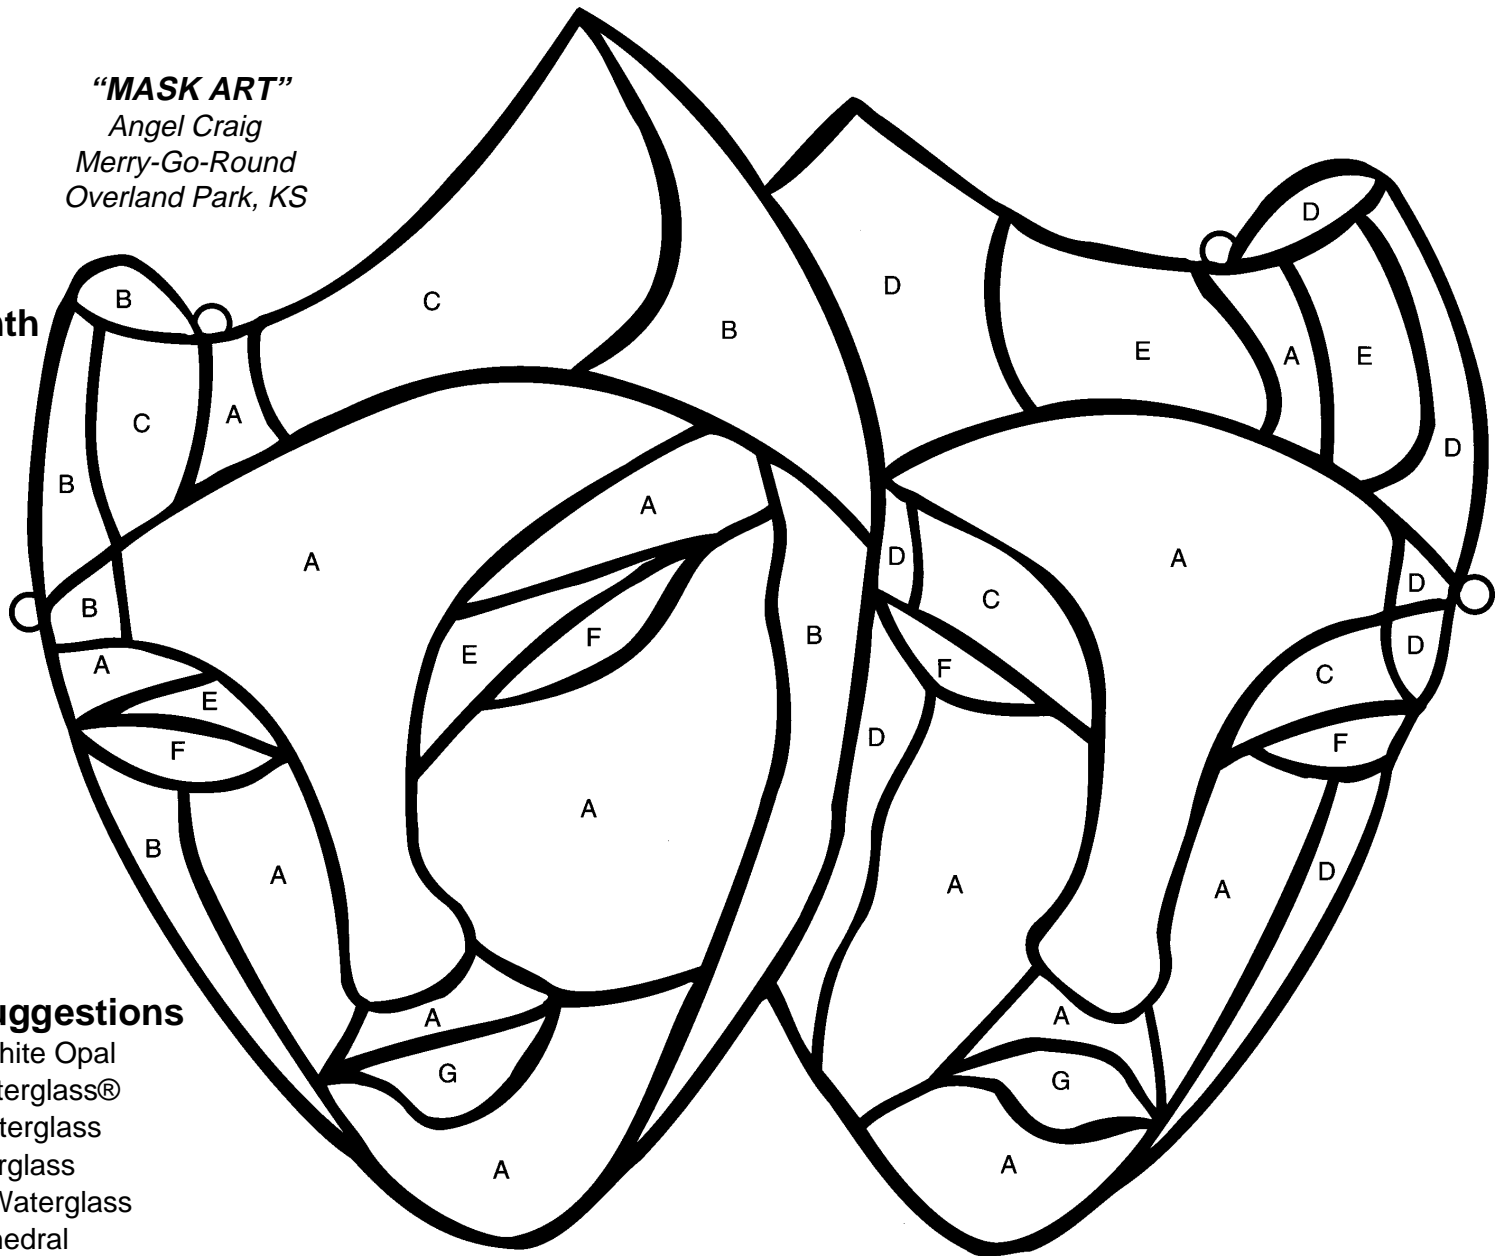

**Spectrum
Glass**

Pattern of the Month

"MASK ART"
Angel Craig
Merry-Go-Round
Overland Park, KS

Spectrum Color Suggestions

- A. 200S Smooth White Opal
- B. 543-2W Grape Waterglass®
- C. 142W Purple Waterglass
- D. 134W Blue Waterglass
- E. 533-1W Sky Blue Waterglass
- F. 1009S Black Cathedral
- G. 609-52S Pearl Pink Opal

© 1997 Merry-Go-Round and Spectrum Glass

Dealer: Copyright arrangements permit unlimited duplication of patterns for distribution to your customers and students.