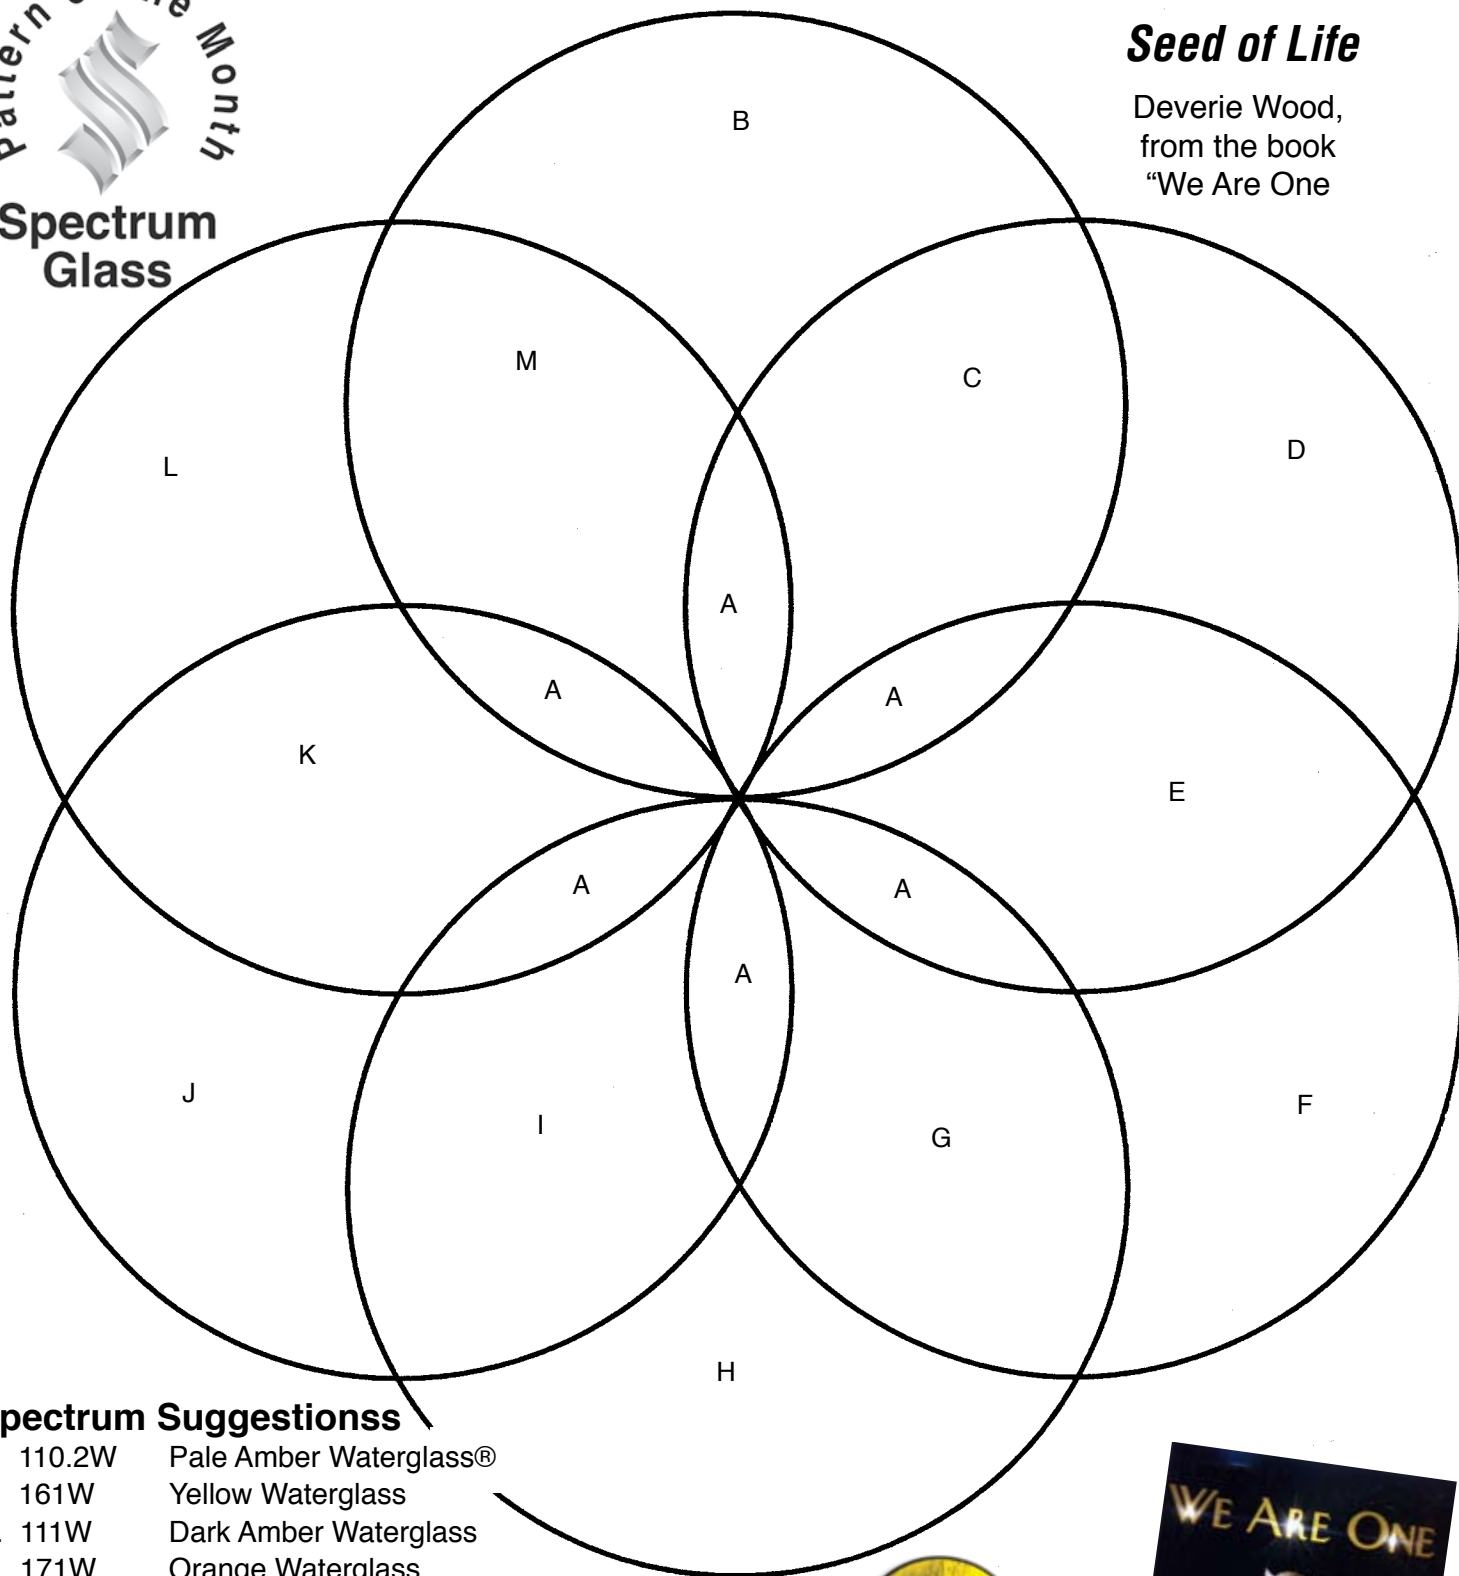

**Spectrum
Glass**

Seed of Life

Deverie Wood,
from the book
"We Are One"

Spectrum Suggestionss

- | | |
|-----------|-------------------------|
| A. 110.2W | Pale Amber Waterglass® |
| B. 161W | Yellow Waterglass |
| C. 111W | Dark Amber Waterglass |
| D. 171W | Orange Waterglass |
| E. 151W | Cherry Red Waterglass |
| F. 152W | Ruby Red Waterglass |
| G. 146W | Dark Purple Waterglass |
| H. 534-2W | Violet Waterglass |
| I. 543-2W | Grape Waterglass |
| J. 136W | Dark Blue Waterglass |
| K. 523-8W | Hunter Green Waterglass |
| L. 125W | Dark Green Waterglass |
| M. 526-2W | Moss Green Waterglass |