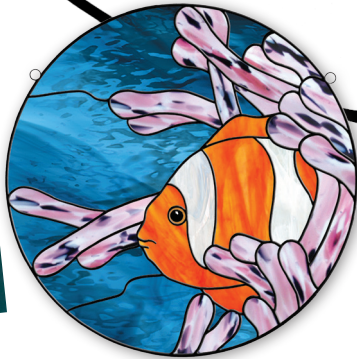

"Clownfish Among Anemones"

Leslie Gibbs
 from the book
Tropical Waters

Eye detail is painted on.

The SCORE™

Brought to you by:

Spectrum Glass Suggestions

- | | |
|------------------|----------------------------|
| A. 433-1W | Steel/Sky Blue Waterglass® |
| B. Spirit/4941SF | Valhalla Spirit™ |
| C. 6076-83CC | Inferno |
| D. 6000-81CC | Pearl |
| E. 110.2S | Pale Amber Transparent |