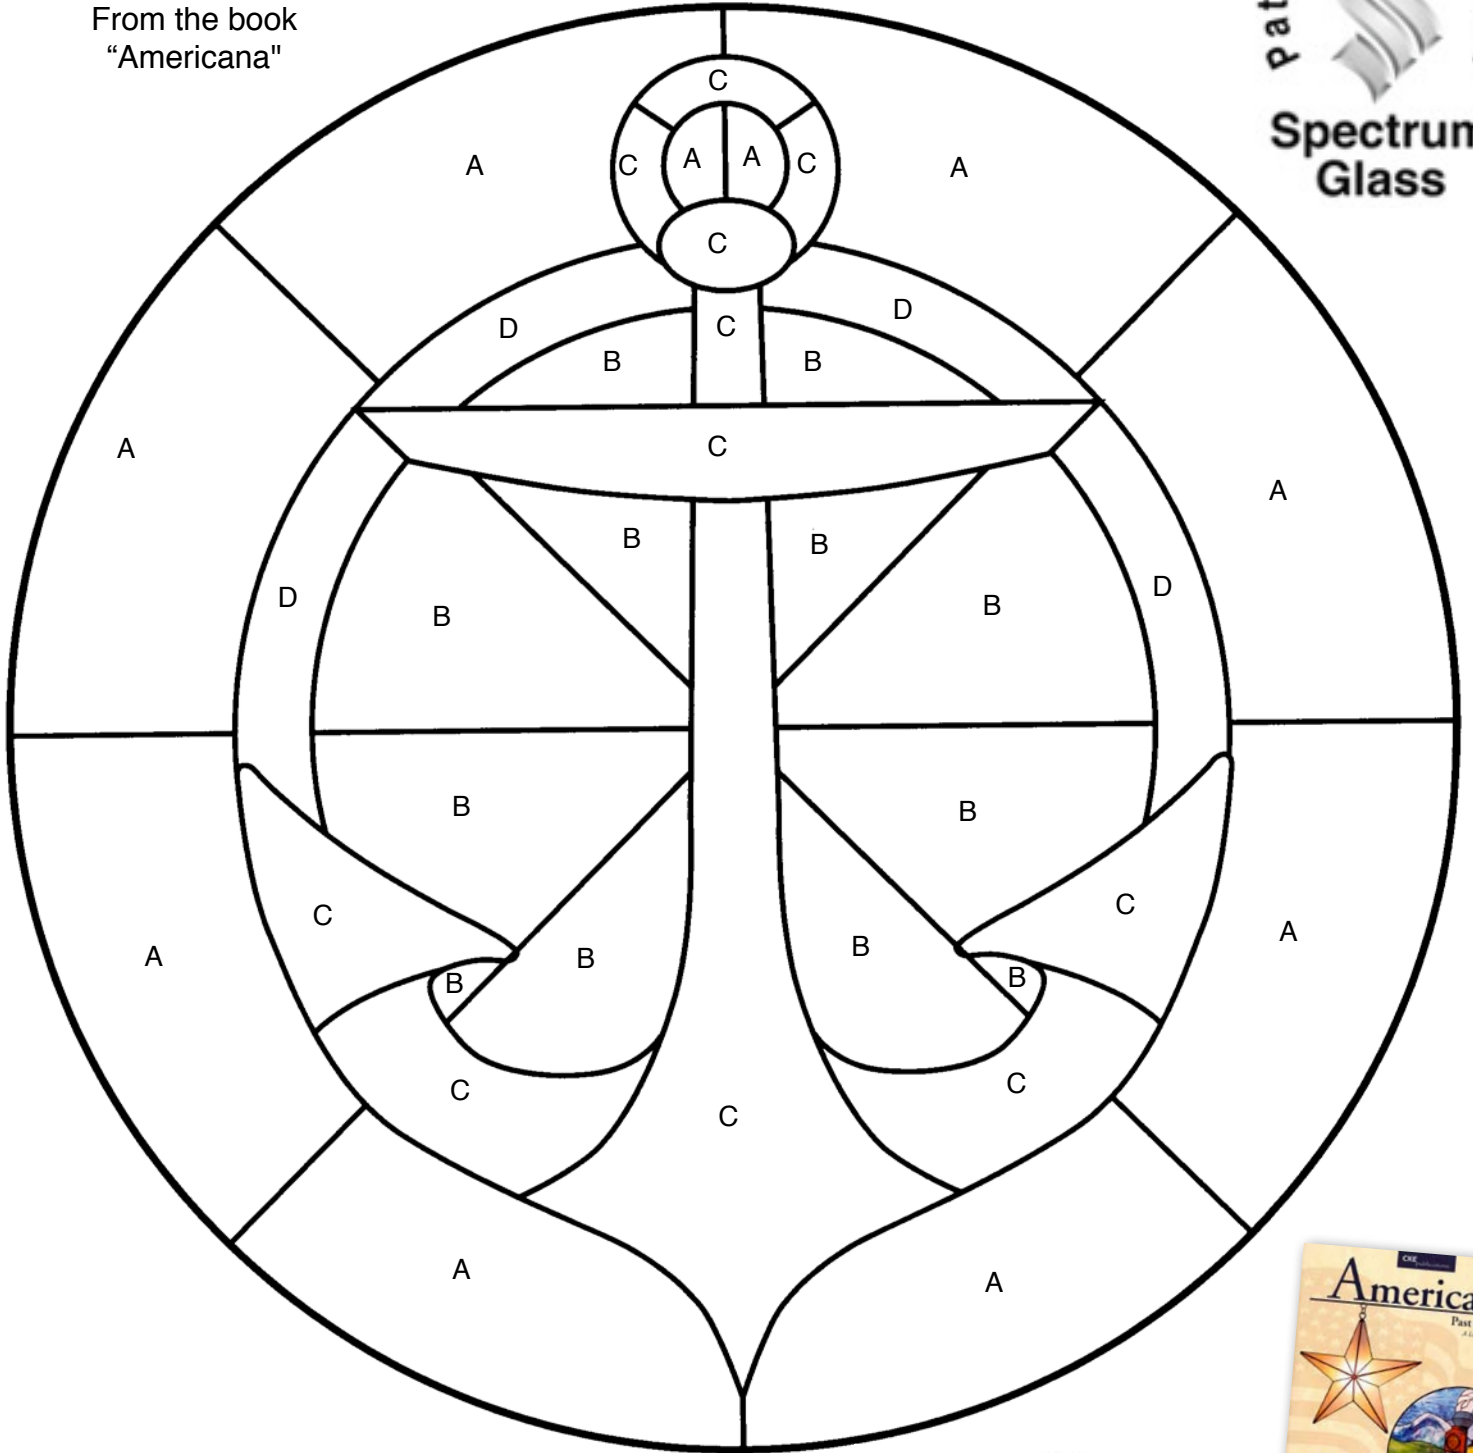

Anchor Emblem

Suzan Vrba-Stacy
From the book
"Americana"

Spectrum Glass Color Suggestions

- A. 110.2RR Pale Amber Rough Rolled
- B. 100SNSeedy Clear Satin Seedy
- C. 134RR Medium Blue Rough Rolled
- D. 152G Ruby Red Granite