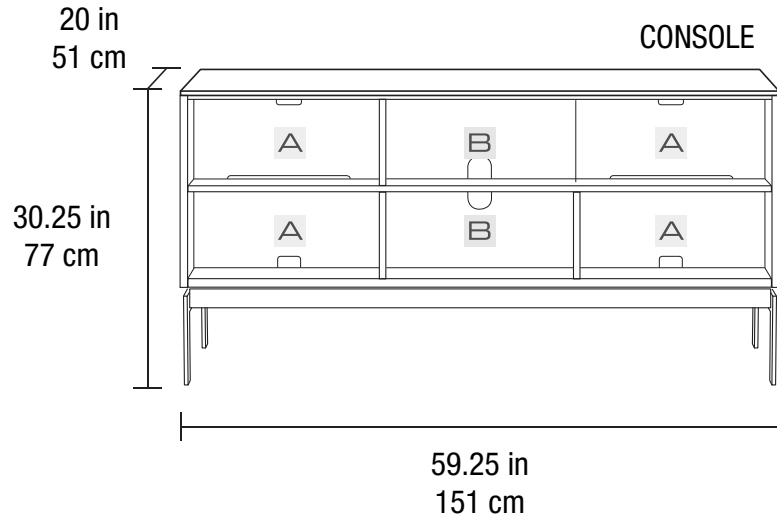

BDI ELEMENTS 8777

DIMENSIONS

Recommended TV Size up to 70"
Arena TV Mount Compatibility 9970 (with extender kit)

Dimensions (with Console Base) 30.25H x 59.25 x 20 in ■ 77H x 151 x 51 cm
Dimensions (with Media Base) 28.75H x 59.25 x 20 in ■ 73H x 151 x 51 cm
Component Capacity 6-9
Top Shelf Capacity 150 lbs ■ 68 kg
Weight (with Console Base) 153 lbs ■ 69 kg
Weight (with Media Base) 204 lbs ■ 93 kg

- A Side Compartments**
 Interior Dimensions 8.25H x 19 x 18.25 in ■ 21H x 48 x 46 cm
 Shelf Capacity 50 lbs ■ 23 kg
- B Center Compartments**
 Interior Dimensions 8.5H x 18 x 16 in ■ 22H x 46 x 41 cm
 Shelf Capacity 50 lbs ■ 23 kg

MAXIMUM SOUNDBAR CAPACITY