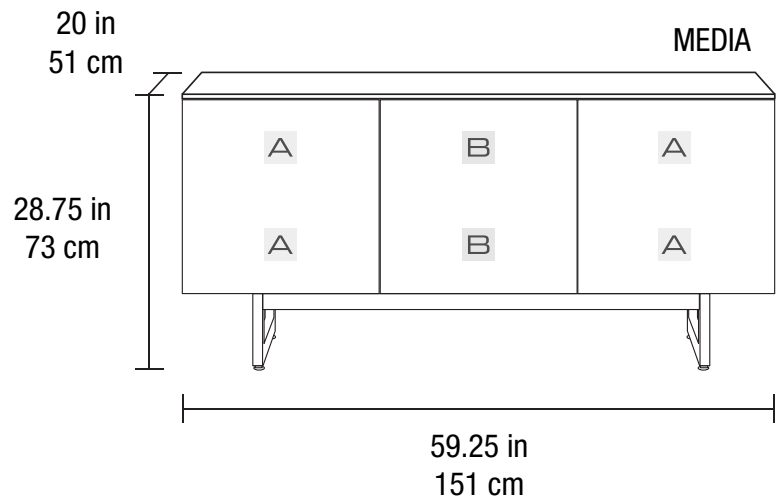

BDI ELEMENTS 8777

DIMENSIONS

Recommended TV Size up to 70"
Arena TV Mount Compatibility 9970 (with extender kit)

Dimensions (with Console Base) 30.25H x 59.25 x 20 in ■ 77H x 151 x 51 cm
Dimensions (with Media Base) 28.75H x 59.25 x 20 in ■ 73H x 151 x 51 cm
Component Capacity 6-9
Top Shelf Capacity 150 lbs ■ 68 kg
Weight (with Console Base) 153 lbs ■ 69 kg
Weight (with Media Base) 204 lbs ■ 93 kg

- A Side Compartments**
 Interior Dimensions 8.25H x 19 x 18.25 in ■ 21H x 48 x 46 cm
 Shelf Capacity 50 lbs ■ 23 kg
- B Center Compartments**
 Interior Dimensions 8.5H x 18 x 16 in ■ 22H x 46 x 41 cm
 Shelf Capacity 50 lbs ■ 23 kg

MAXIMUM SOUNDBAR CAPACITY