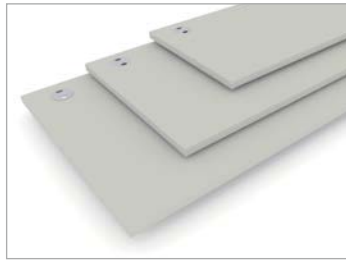

CONTROL TYPES

The optional memory control with digital display moves the worksurface to one of four preset levels, making it easier to achieve consistent worksurface heights when used in rows. The standard control moves up and down nearly 26" to any desired height.