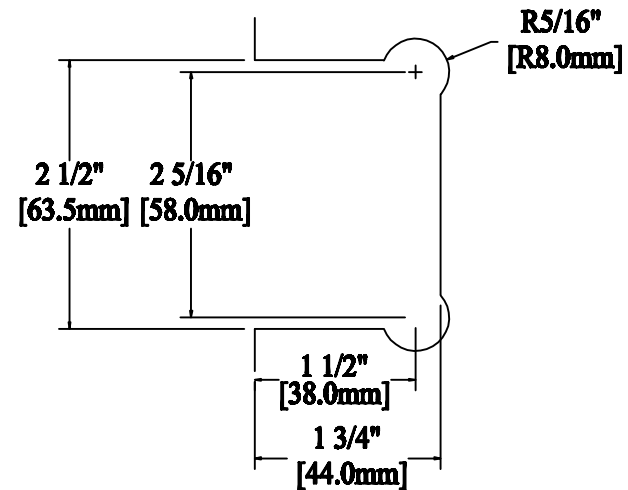

VGGEN180CH

Mouse Ear Style

Regular Clearance

allow approximately 4mm (3/16") between panels

| | | | |
|-------------------------|---------------|-----------------|---------------------------------|
| Item Collection: | Shower Hinges | Author: | VGH - 1 |
| Item SKU: | VGGEN180CH | Company: | Vancouver Glazing Hardware Inc. |
| Drawing #: | 1 | Scale: | 1:1 |