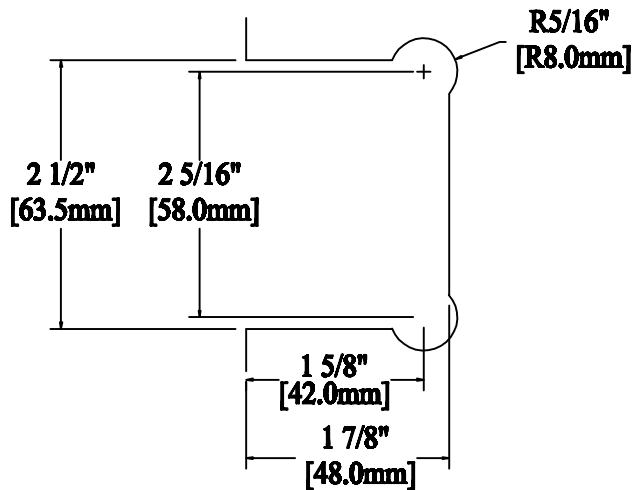

VGGEN074CH
Mouse Ear Style
Tight Clearance

VGGEN037CH
Mouse Ear Style
Regular Clearance

Item Collection:	Shower Hinges	Author:	VGH - 1
Item SKU:	VGGEN037/74CH	Company:	Vancouver Glazing Hardware Inc.
Drawing #:	1	Scale:	1:1