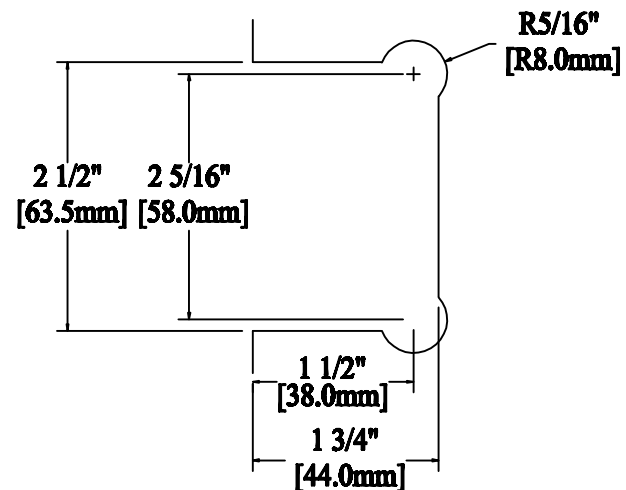

VGGEN074CH
Mouse Ear Style
Tight Clearance

VGGEN037CH
Mouse Ear Style
Regular Clearance

Item Collection:	Shower Hinges	Author:	VGH - 1
Item SKU:	VGGEN037/74CH	Company:	Vancouver Glazing Hardware Inc.
Drawing #:	1	Scale:	1:1