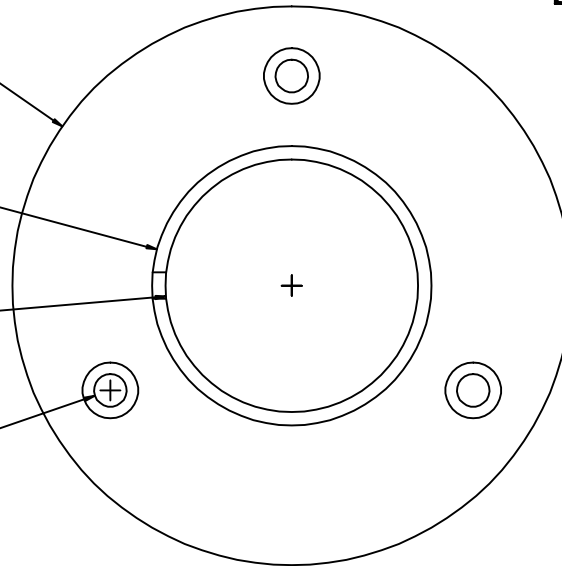

Ø3 3/8"  
[Ø85.00mm]

Ø1 11/16"  
[Ø42.50mm]

Ø1 1/2"  
[Ø38.50mm]

Ø3/16"  
[Ø5.00mm]

3/16"  
[5.00mm]

1 3/16"  
[30.00mm]

<b>Item Collection:</b>	Handrail Tubing / Fittings	<b>Author:</b>	VGH-1
<b>Item SKU:</b>	HRFWFRT	<b>Company:</b>	Vancouver Glazing Hardware Inc.
<b>Material:</b>	316 Stainless Steel	<b>Scale:</b>	1:1