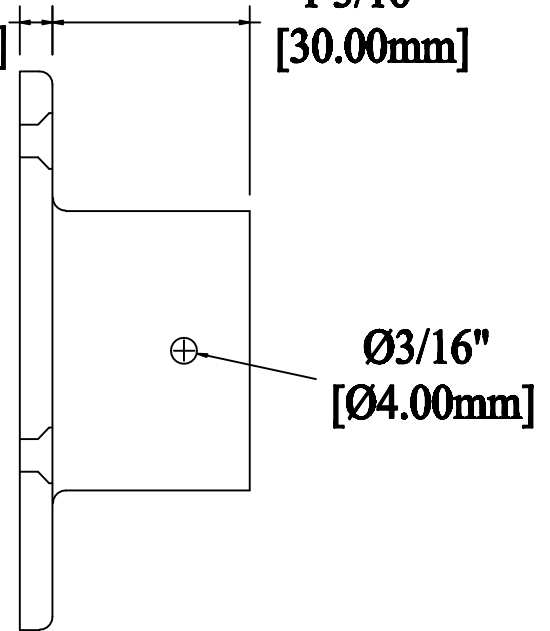

Ø3 3/8"  
[Ø85.00mm]

Ø1 11/16"  
[Ø42.50mm]

Ø1 1/2"  
[Ø38.50mm]

Ø3/16"  
[Ø5.00mm]

3/16"  
[5.00mm]

1 3/16"  
[30.00mm]

<b>Item Collection:</b>	Handrail Tubing / Fittings	<b>Author:</b>	VGH-1
<b>Item SKU:</b>	HRFWFRT	<b>Company:</b>	Vancouver Glazing Hardware Inc.
<b>Material:</b>	316 Stainless Steel	<b>Scale:</b>	1:1