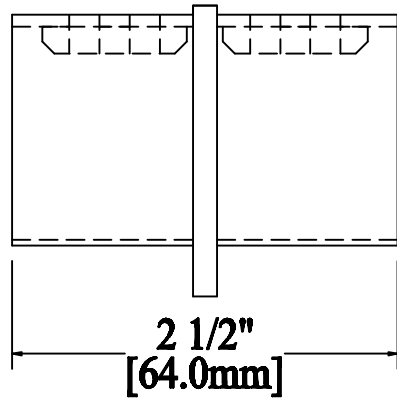

Ø1 7/8"  
[Ø48.3mm]

3/16"  
[4.0mm]

1 3/16"  
[30.0mm]

3/16"  
[5.0mm]

<b>Item Collection:</b>	Handrail Tubing / Fittings	<b>Author:</b>	VGH-1
<b>Item SKU:</b>	HRF012	<b>Company:</b>	Vancouver Glazing Hardware Inc.
<b>Material:</b>	316 Stainless Steel	<b>Scale:</b>	1:1