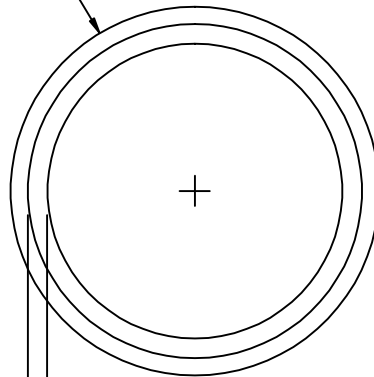

Ø1 1/2"  
[Ø38.1mm]

1/16"  
[2.0mm]

9/16"  
[15.0mm]

3/16"  
[5.0mm]

3/8"  
[10.0mm]

<b>Item Collection:</b>	Handrail Tubing / Fittings -	<b>Author:</b>	VGH-1
<b>Item SKU:</b>	HRF010	<b>Company:</b>	Vancouver Glazing Hardware Inc.
<b>Material:</b>	316 Stainless Steel	<b>Scale:</b>	1:1