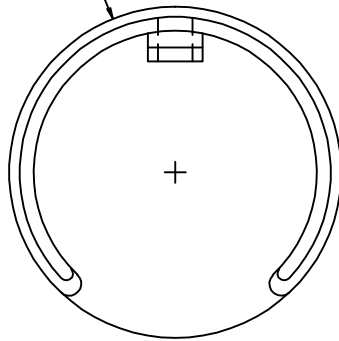

Ø1 7/8"  
[Ø48.3mm]

3/16"  
[4.0mm]      1 3/16"  
[30.0mm]

1 5/16"  
[34.0mm]

3/16"  
[5.0mm]

<b>Item Collection:</b>	Structural Top Caps/Fittings	<b>Author:</b>	VGH-1
<b>Item SKU:</b>	HRF009	<b>Company:</b>	Vancouver Glazing Hardware Inc.
<b>Material:</b>	316 Stainless Steel	<b>Scale:</b>	1:1