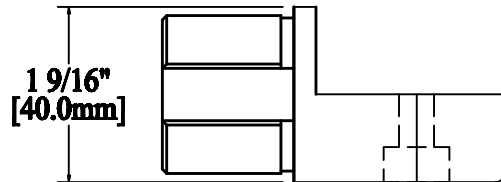

1 3/16"
[30.0mm]

1 9/16"
[40.0mm]

1 9/16"
[40.0mm]

2 3/16"
[56.0mm]

4 9/16"
[116.0mm]

Item Collection:	Handrail Tubing / Fittings	Author:	VGH-1
Item SKU:	HRF007	Company:	Vancouver Glazing Hardware Inc.
Material:	316 Stainless Steel	Scale:	1:1