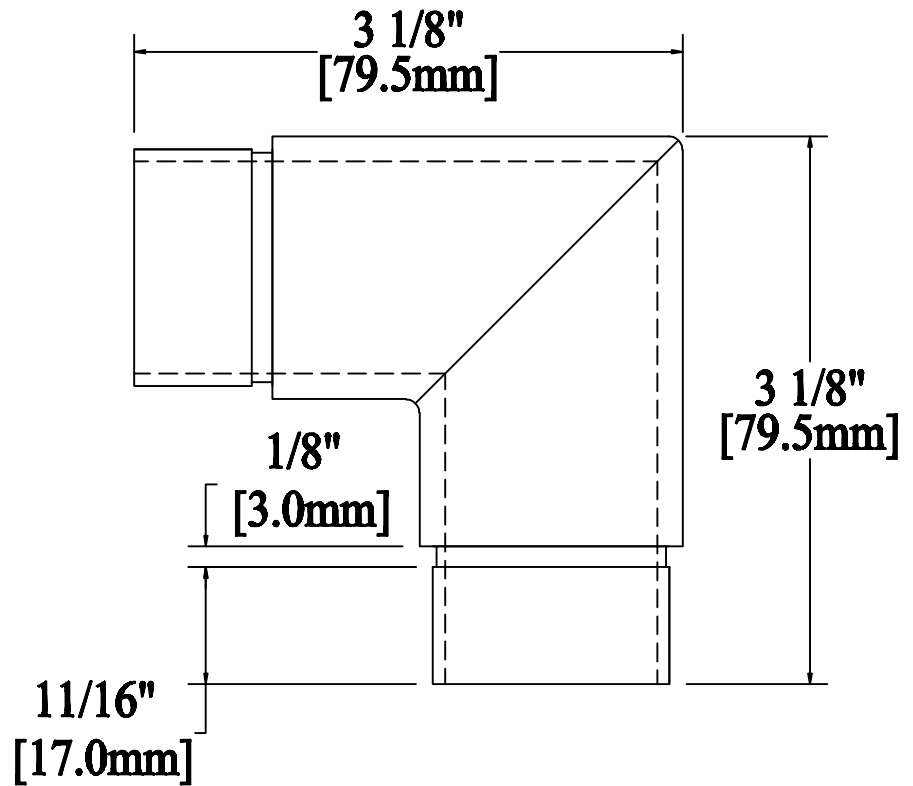

Ø1 1/2"
[Ø38.1mm]

Ø1 3/8"
[Ø34.3mm]

Ø1 3/16"
[Ø30.8mm]

Item Collection: Handrail Tubing / Fittings

Author: VGH-1

Item SKU: HRF003

Company: Vancouver Glazing Hardware Inc.

Material: 316 Stainless Steel

Scale: 1:1