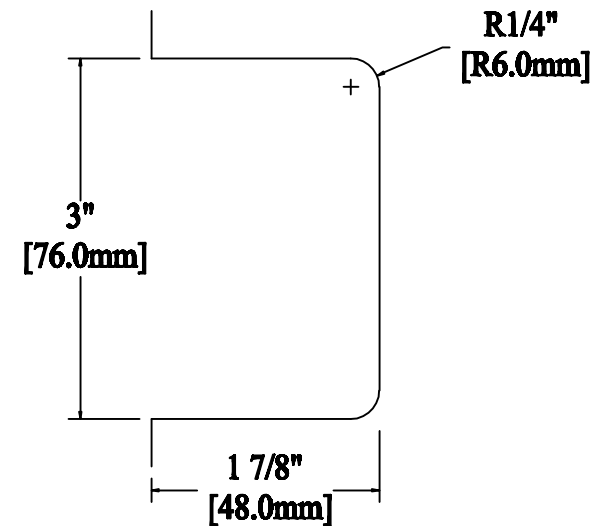

Vienna / Cologne Mouse Ear Style

Vienna / Cologne Rectangular Style

Description:	Cutouts	Author:	N/A
Drawing No:	1	Company:	Vancouver Glazing Hardware Inc.
Drawing Name:	Vienna / Cologne Cutout	Scale:	1:1