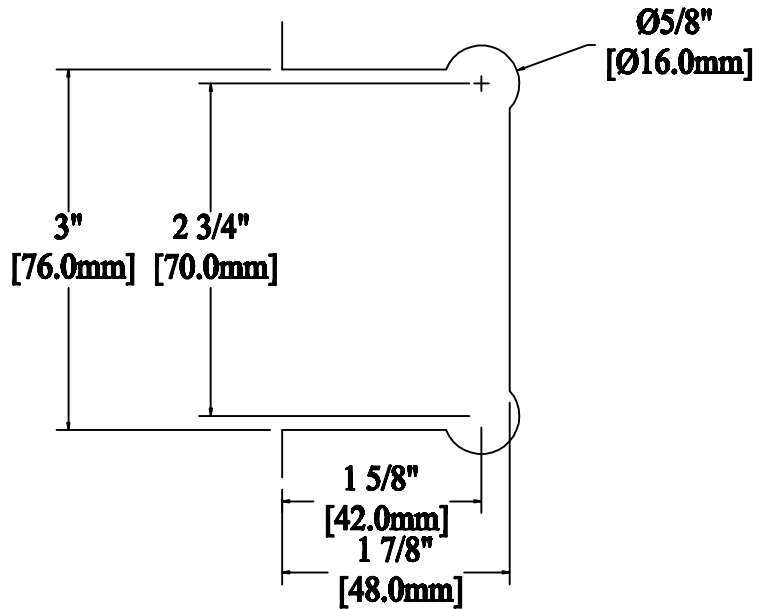

Vienna / Cologne Mouse Ear Style

Vienna / Cologne Rectangular Style

Description:	Cutouts	Author:	N/A
Drawing No:	1	Company:	Vancouver Glazing Hardware Inc.
Drawing Name:	Vienna / Cologne Cutout	Scale:	1:1