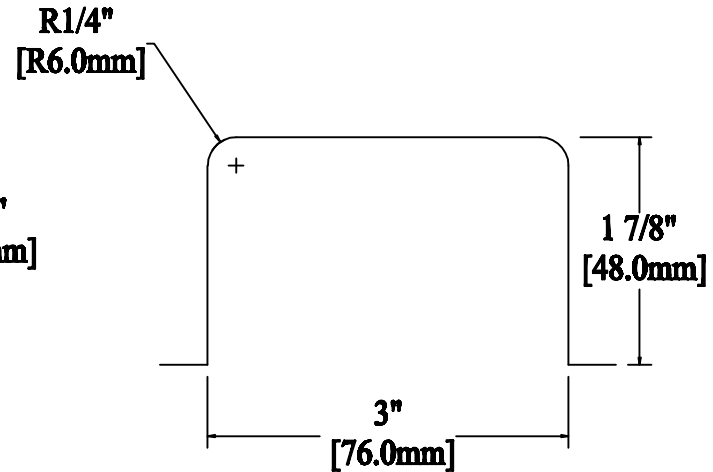

Cardiff / Prima Mouse Ear Style

Cardiff / Prima Rectangular Style

Description:	Cutouts	Author:	N/A
Drawing No:	1	Company:	Vancouver Glazing Hardware Inc.
Drawing Name:	Cardiff / Prima Cutout	Scale:	1:1