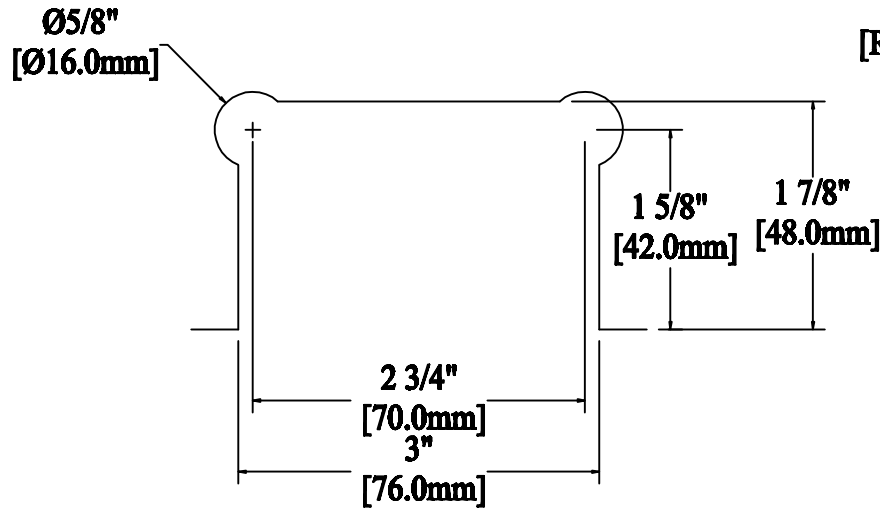

Cardiff / Prima Mouse Ear Style

Cardiff / Prima Rectangular Style

Description:	Cutouts	Author:	N/A
Drawing No:	1	Company:	Vancouver Glazing Hardware Inc.
Drawing Name:	Cardiff / Prima Cutout	Scale:	1:1