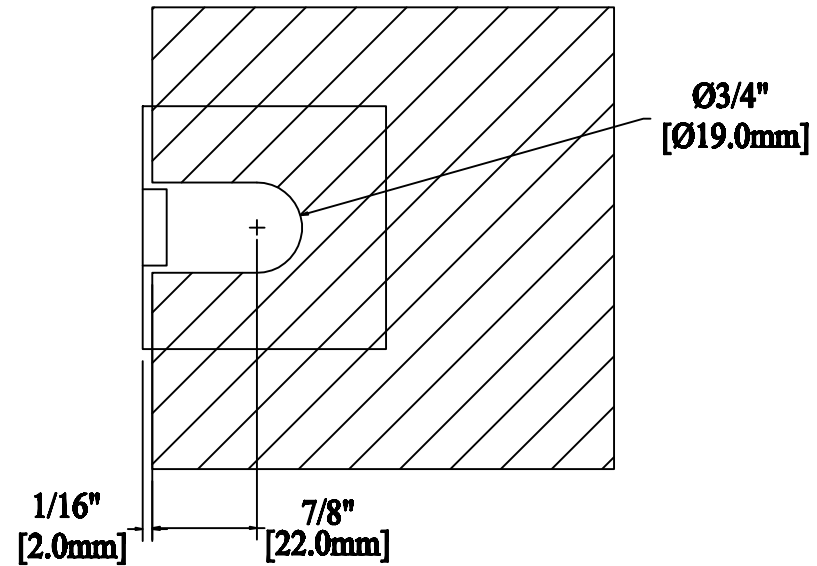

## SCU4 / BCU4 Single Hole

## SCU4 / BCU4 Finger Notch

	<b>Description:</b>	Cutouts	<b>Author:</b>	N/A
	<b>Drawing No:</b>	1	<b>Company:</b>	Vancouver Glazing Hardware Inc.
	<b>Drawing Name:</b>	SCU4 / BCU4	<b>Scale:</b>	1:1