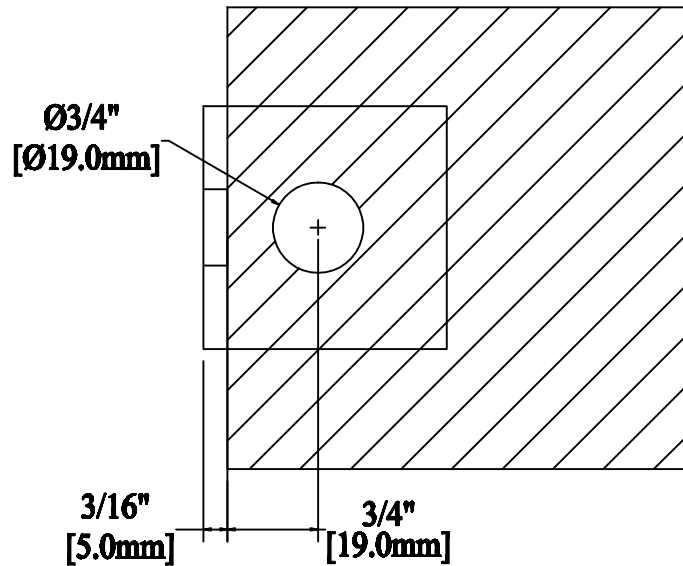

## SCU4 / BCU4 Single Hole

## SCU4 / BCU4 Finger Notch

	<b>Description:</b>	Cutouts	<b>Author:</b>	N/A
	<b>Drawing No:</b>	1	<b>Company:</b>	Vancouver Glazing Hardware Inc.
	<b>Drawing Name:</b>	SCU4 / BCU4	<b>Scale:</b>	1:1