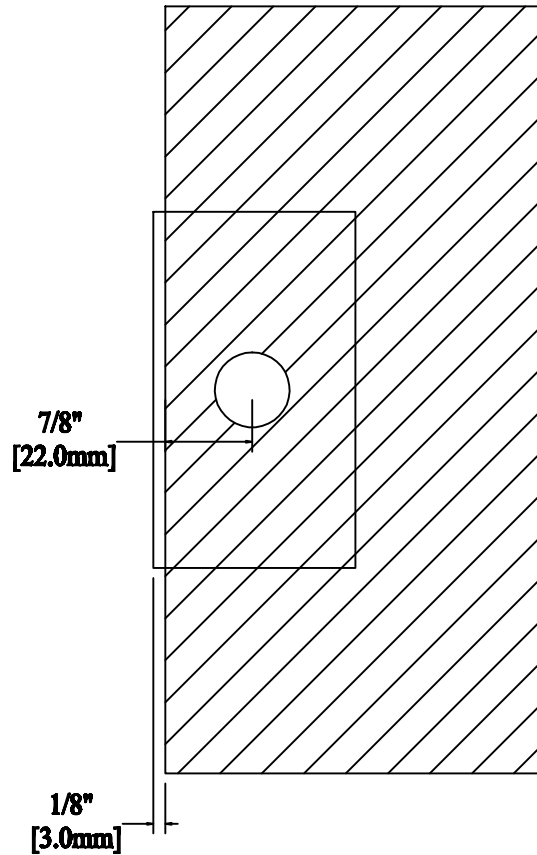

# P190SCH / GE90SCH

## Single Hole

<b>Description:</b>	Cutouts	<b>Author:</b>	N/A
<b>Drawing No:</b>	1	<b>Company:</b>	Vancouver Glazing Hardware Inc.
<b>Drawing Name:</b>	UC77	<b>Scale:</b>	1:1