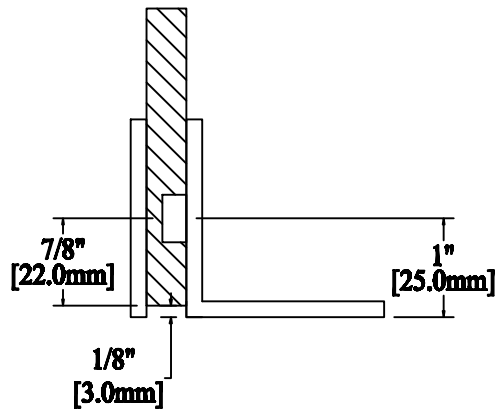

# P190SCH / GE90SCH

## Single Hole

<b>Description:</b>	Cutouts	<b>Author:</b>	N/A
<b>Drawing No:</b>	1	<b>Company:</b>	Vancouver Glazing Hardware Inc.
<b>Drawing Name:</b>	UC77	<b>Scale:</b>	1:1