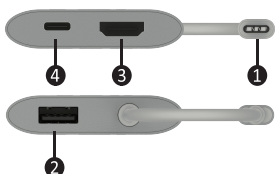

OVERVIEW >>

- ① USB-C adapter
- ② USB 3.0 Port
- ③ 4K HDMI Port
- ④ Type C Input Charging Port

SPECIFICATION >>

- Dimension: 2.24 X 2.24 X 0.47in / 57 X 57 X 12mm
- Cable Length: 4.45 in / 113 mm
- Material: Aluminum & PVC
- Weight: 2.11 oz / 59.8 g
- Operating Temperature: 32°F ~ 113°F / (0°C ~ 45°C)

FEATURES >>

- 4K HDMI Port for Display Monitor and Projector, support up to 4K×2K@30Hz resolution.
- USB Port for Syncing and Charging, up to 5 Gbps data transfer speeds.
- Type C Input Charging Port to Recharge your MacBook or Other Devices.
- Reversible Design and support Hot Swap.

CAUTION >>

Before connecting the USB-C Hub, please make sure your device has a Type-C connector, like the new MacBook.

The total power output of the USB-C Hub depends on the output of your device. For example, the new MacBook has 1A of current output. If the combined current needs from all connected devices exceed 1A, the USB-C Hub will automatically power off to protect the MacBook. You can simply unplug the USB-C Hub from the MacBook and plug it in again to make it resume working.