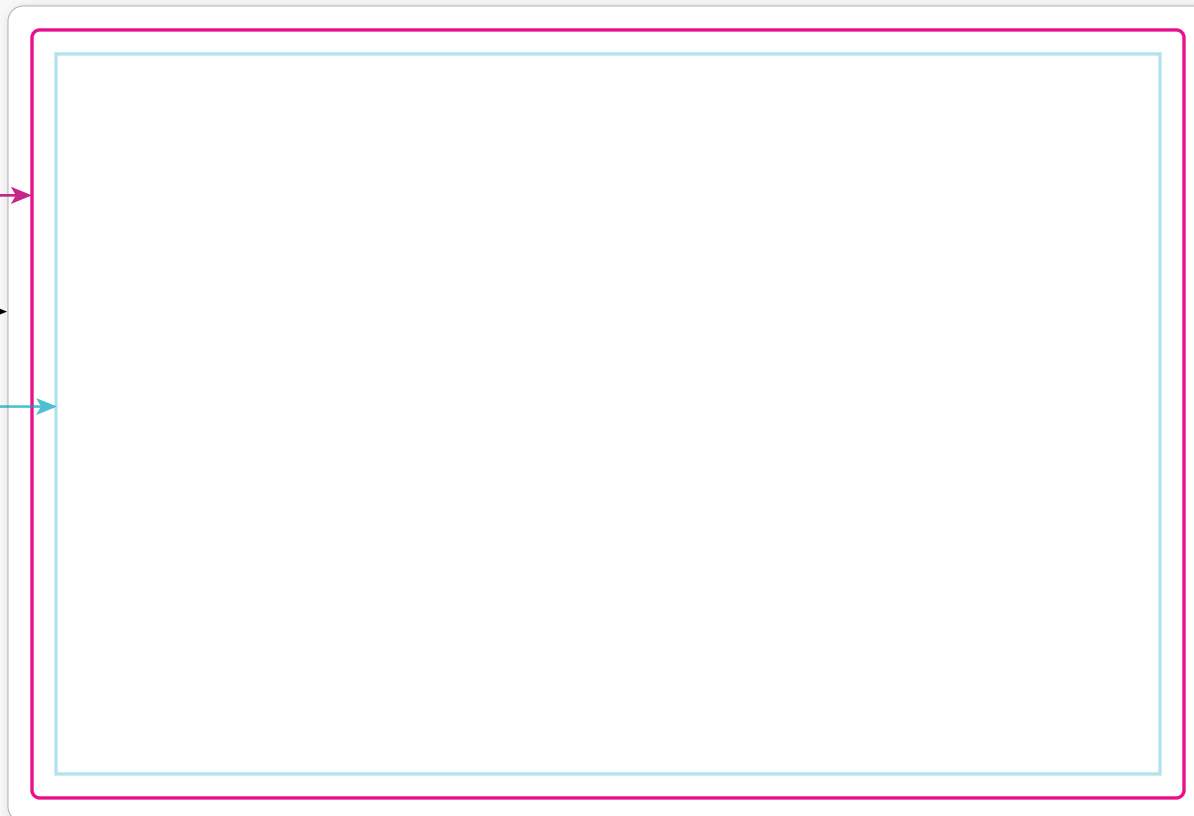

# STICKER SHEET TEMPLATE

HORIZONTAL – 4”x6”

OUTSIDE CUT LINE

BLEED

SAFE AREA

Please keep anything important inside this blue line.

## Quick Start Guide

1 Place your sticker design into the “Put Your Artwork Here” layer.

2 Scale your artwork to the desired size and fill up the space however you'd like!

## Sticker Sheet Requirements

- Allow at least .25” of space between each sticker
- Stickers cannot be smaller than .5”x.5”
- Please outline your fonts. To do this, select all of the type in your design and go to the menu at the top: **Type > Create Outlines**