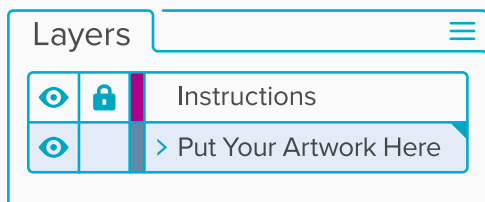

SQUARE STICKERS

TEMPLATE – 6”x6”

OUTSIDE CUT LINE

BLEED

SAFE AREA

Please keep anything important inside this blue line.

Quick Start Guide

1 Place your sticker design into the “Put Your Artwork Here” layer.

2 Scale your artwork to the desired size and fill up the space however you'd like!

Additional Artwork Request

- Please outline your fonts. To do this, select all of the type in your design and go to the menu at the top: **Type > Create Outlines**