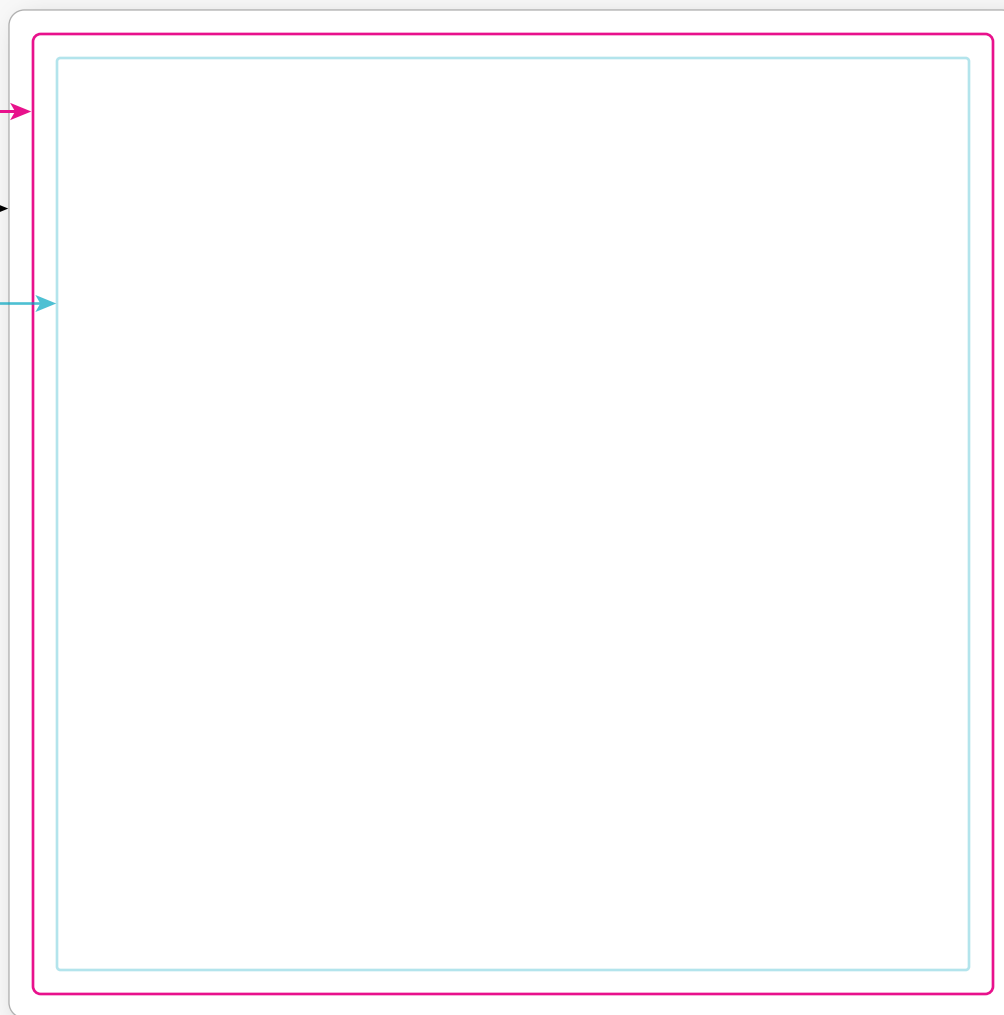

SQUARE STICKERS

TEMPLATE – 5”x5”

OUTSIDE CUT LINE

BLEED

SAFE AREA

Please keep anything important inside this blue line.

Quick Start Guide

1 Place your sticker design into the “Put Your Artwork Here” layer.

2 Scale your artwork to the desired size and fill up the space however you'd like!

Additional Artwork Request

- Please outline your fonts. To do this, select all of the type in your design and go to the menu at the top: **Type > Create Outlines**