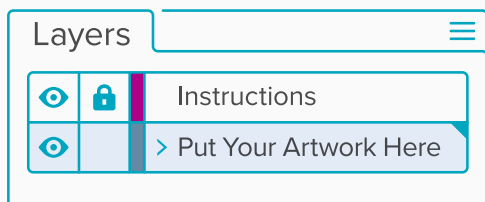

SQUARE STICKERS

TEMPLATE – 5”x5”

OUTSIDE CUT LINE

BLEED

SAFE AREA

Please keep anything important inside this blue line.

Quick Start Guide

1 Place your sticker design into the “Put Your Artwork Here” layer.

2 Scale your artwork to the desired size and fill up the space however you'd like!

Additional Artwork Request

- Please outline your fonts. To do this, select all of the type in your design and go to the menu at the top: **Type > Create Outlines**