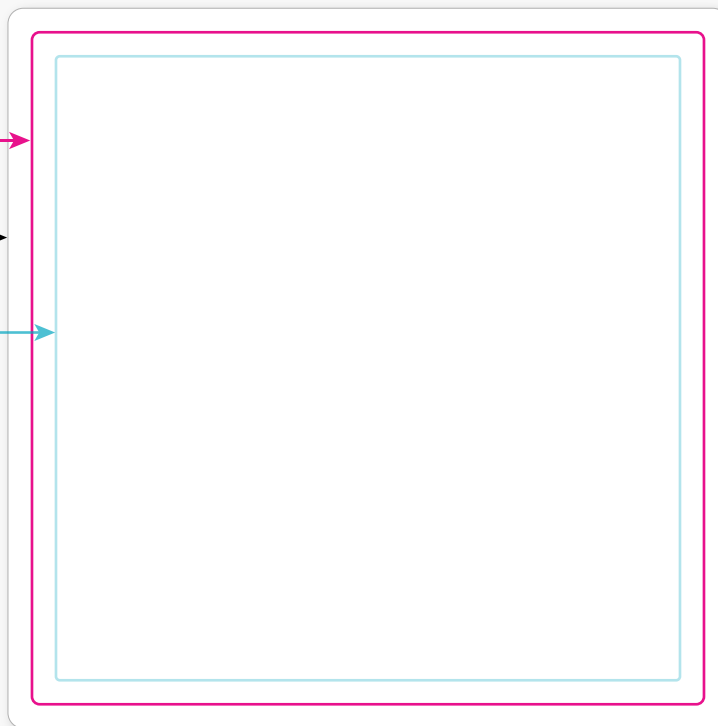

SQUARE STICKERS

TEMPLATE – 3.5”x3.5”

OUTSIDE CUT LINE

BLEED

SAFE AREA

Please keep anything important inside this blue line.

Quick Start Guide

1 Place your sticker design into the “Put Your Artwork Here” layer.

2 Scale your artwork to the desired size and fill up the space however you'd like!

Additional Artwork Request

- Please outline your fonts. To do this, select all of the type in your design and go to the menu at the top: **Type > Create Outlines**