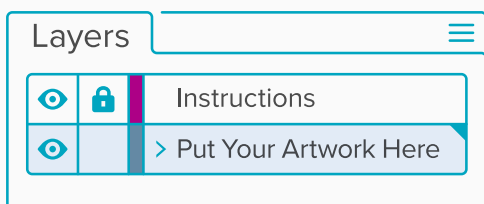

SQUARE STICKERS

TEMPLATE – 3.5”x3.5”

OUTSIDE CUT LINE

BLEED

SAFE AREA

Please keep anything important inside this blue line.

Quick Start Guide

1 Place your sticker design into the “Put Your Artwork Here” layer.

2 Scale your artwork to the desired size and fill up the space however you'd like!

Additional Artwork Request

- Please outline your fonts. To do this, select all of the type in your design and go to the menu at the top: **Type > Create Outlines**