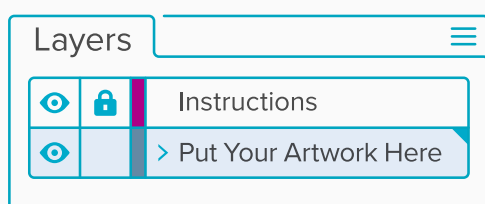

SQUARE STICKERS

TEMPLATE – 10”x10”

If you have any questions,
give us a call (210) 908-9824 or
email us: Info@RockinMonkey.com

ROCKINMONKEY

Quick Start Guide

1 Place your sticker design into the “Put Your Artwork Here” layer.

2 Scale your artwork to the desired size and fill up the space however you'd like!

Additional Artwork Request

- Please outline your fonts. To do this, select all of the type in your design and go to the menu at the top: **Type > Create Outlines**