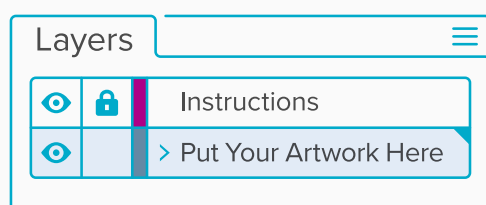

ROUND STICKERS

TEMPLATE – 8”x8”

If you have any questions,
give us a call (210) 908-9824 or
email us: Info@RockinMonkey.com

OUTSIDE CUT LINE

BLEED

SAFE AREA
Please keep anything
important inside this
blue line.

Quick Start Guide

1 Place your sticker design into the “Put Your Artwork Here” layer.

2 Scale your artwork to the desired size and fill up the space however you'd like!

Additional Artwork Request

- Please outline your fonts. To do this, select all of the type in your design and go to the menu at the top: **Type > Create Outlines**