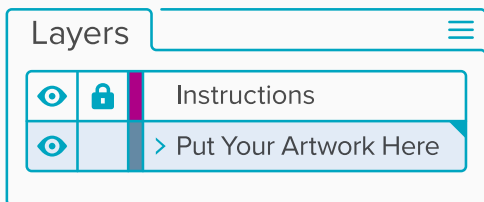

RECTANGULAR STICKERS

VERTICAL – 5”x7”

OUTSIDE CUT LINE

BLEED

SAFE AREA

Please keep anything important inside this blue line.

Quick Start Guide

- 1 Place your sticker design into the “Put Your Artwork Here” layer.

- 2 Scale your artwork to the desired size and fill up the space however you'd like!

Additional Artwork Request

- Please outline your fonts. To do this, select all of the type in your design and go to the menu at the top: **Type > Create Outlines**