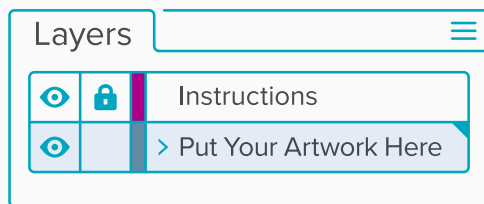

RECTANGULAR STICKERS

HORIZONTAL – 4”x7”

OUTSIDE CUT LINE

BLEED

SAFE AREA

Please keep anything important inside this blue line.

Quick Start Guide

1 Place your sticker design into the “Put Your Artwork Here” layer.

2 Scale your artwork to the desired size and fill up the space however you'd like!

Additional Artwork Request

- Please outline your fonts. To do this, select all of the type in your design and go to the menu at the top: **Type > Create Outlines**