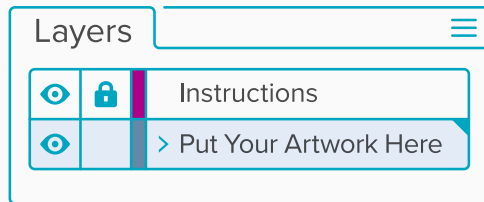

RECTANGULAR STICKERS

VERTICAL – 4”x6”

OUTSIDE CUT LINE

BLEED

SAFE AREA

Please keep anything important inside this blue line.

Quick Start Guide

- 1 Place your sticker design into the “Put Your Artwork Here” layer.

- 2 Scale your artwork to the desired size and fill up the space however you'd like!

Additional Artwork Request

- Please outline your fonts. To do this, select all of the type in your design and go to the menu at the top: **Type > Create Outlines**