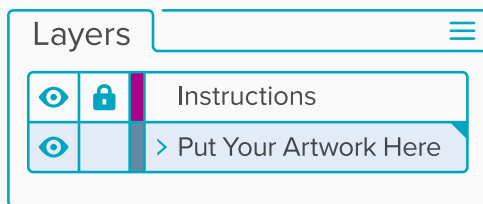

RECTANGULAR STICKERS

HORIZONTAL – 4”x6”

Quick Start Guide

1 Place your sticker design into the "Put Your Artwork Here" layer.

2 Scale your artwork to the desired size and fill up the space however you'd like!

Additional Artwork Request

- Please outline your fonts. To do this, select all of the type in your design and go to the menu at the top: **Type > Create Outlines**

If you have any questions, give us a call (210) 908-9824 or email us: Info@RockinMonkey.com