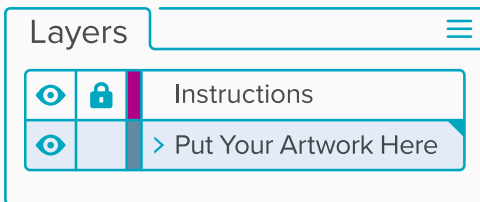

RECTANGULAR STICKERS

HORIZONTAL – 4”x5”

ROCKINMONKEY

Quick Start Guide

1 Place your sticker design into the “Put Your Artwork Here” layer.

2 Scale your artwork to the desired size and fill up the space however you'd like!