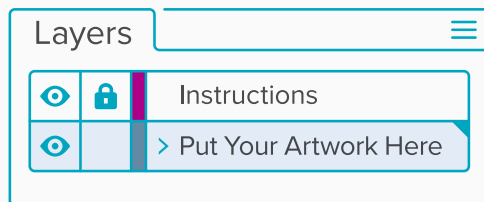

RECTANGULAR STICKERS

VERTICAL – 3”x6”

OUTSIDE CUT LINE

BLEED

SAFE AREA

Please keep anything important inside this blue line.

Quick Start Guide

- 1 Place your sticker design into the “Put Your Artwork Here” layer.

- 2 Scale your artwork to the desired size and fill up the space however you'd like!

Additional Artwork Request

- Please outline your fonts. To do this, select all of the type in your design and go to the menu at the top: **Type > Create Outlines**