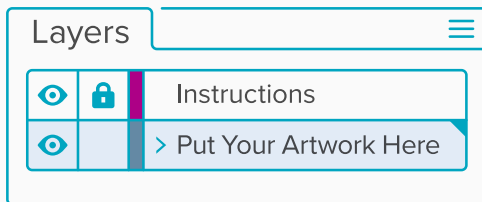

RECTANGULAR STICKERS

HORIZONTAL – 3”x6”

Quick Start Guide

1 Place your sticker design into the "Put Your Artwork Here" layer.

2 Scale your artwork to the desired size and fill up the space however you'd like!

Additional Artwork Request

- Please outline your fonts. To do this, select all of the type in your design and go to the menu at the top: **Type > Create Outlines**

If you have any questions, give us a call (210) 908-9824 or email us: Info@RockinMonkey.com