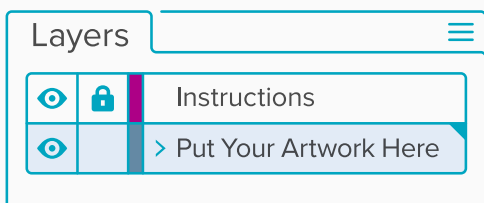

RECTANGULAR STICKERS

VERTICAL – 3”x5”

OUTSIDE CUT LINE

BLEED

SAFE AREA

Please keep anything important inside this blue line.

Quick Start Guide

- 1 Place your sticker design into the “Put Your Artwork Here” layer.

- 2 Scale your artwork to the desired size and fill up the space however you'd like!

Additional Artwork Request

- Please outline your fonts. To do this, select all of the type in your design and go to the menu at the top: **Type > Create Outlines**