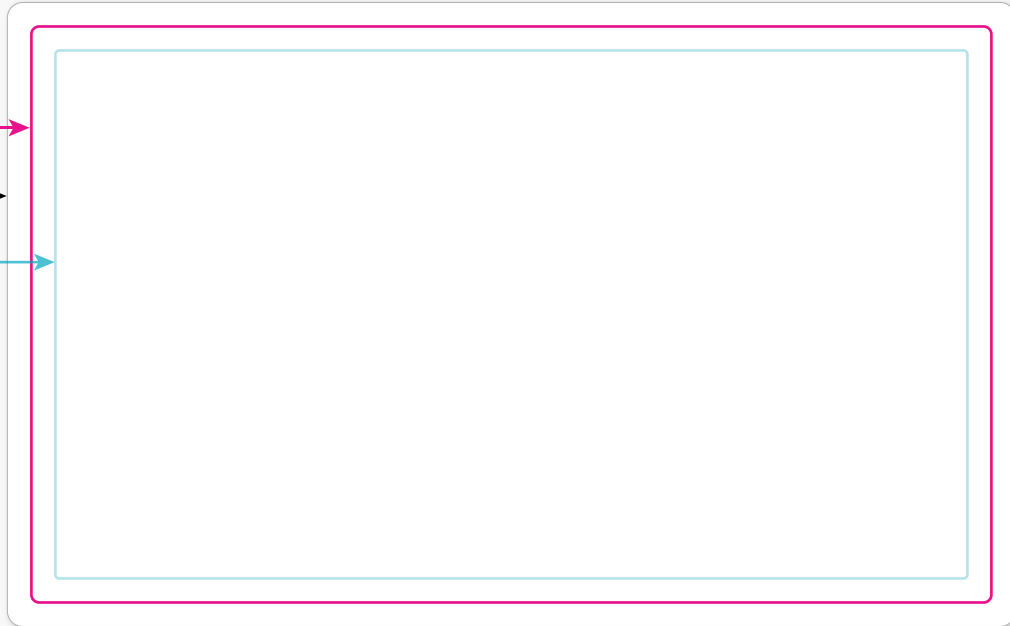

RECTANGULAR STICKERS

HORIZONTAL – 3”x5”

OUTSIDE CUT LINE

BLEED

SAFE AREA

Please keep anything important inside this blue line.

Quick Start Guide

1 Place your sticker design into the “Put Your Artwork Here” layer.

2 Scale your artwork to the desired size and fill up the space however you'd like!

Additional Artwork Request

- Please outline your fonts. To do this, select all of the type in your design and go to the menu at the top: **Type > Create Outlines**