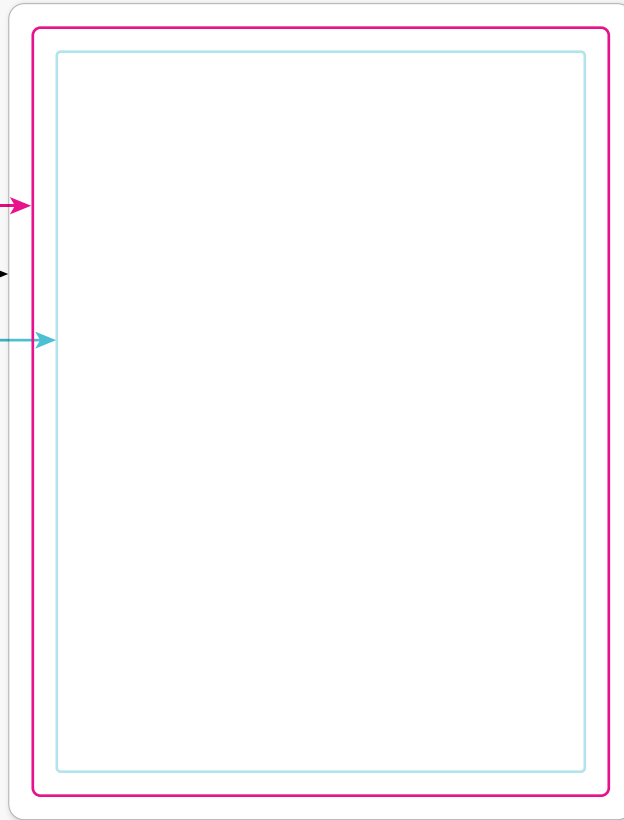

# RECTANGULAR STICKERS

## VERTICAL – 3”x4”

OUTSIDE CUT LINE

BLEED

SAFE AREA

Please keep anything important inside this blue line.

### Quick Start Guide

1 Place your sticker design into the “Put Your Artwork Here” layer.

2 Scale your artwork to the desired size and fill up the space however you'd like!