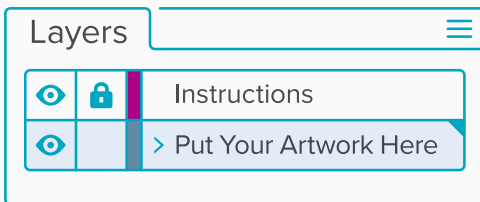

## VERTICAL – 3”x4”

OUTSIDE CUT LINE

BLEED

SAFE AREA

Please keep anything important inside this blue line.

### Quick Start Guide

1 Place your sticker design into the “Put Your Artwork Here” layer.

2 Scale your artwork to the desired size and fill up the space however you'd like!