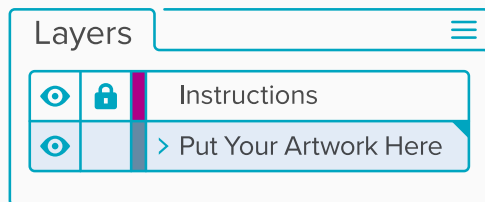

RECTANGULAR STICKERS

VERTICAL – 2”x6”

OUTSIDE CUT LINE

BLEED

SAFE AREA

Please keep anything important inside this blue line.

Quick Start Guide

- 1 Place your sticker design into the “Put Your Artwork Here” layer.

- 2 Scale your artwork to the desired size and fill up the space however you'd like!

Additional Artwork Request

- Please outline your fonts. To do this, select all of the type in your design and go to the menu at the top: **Type > Create Outlines**