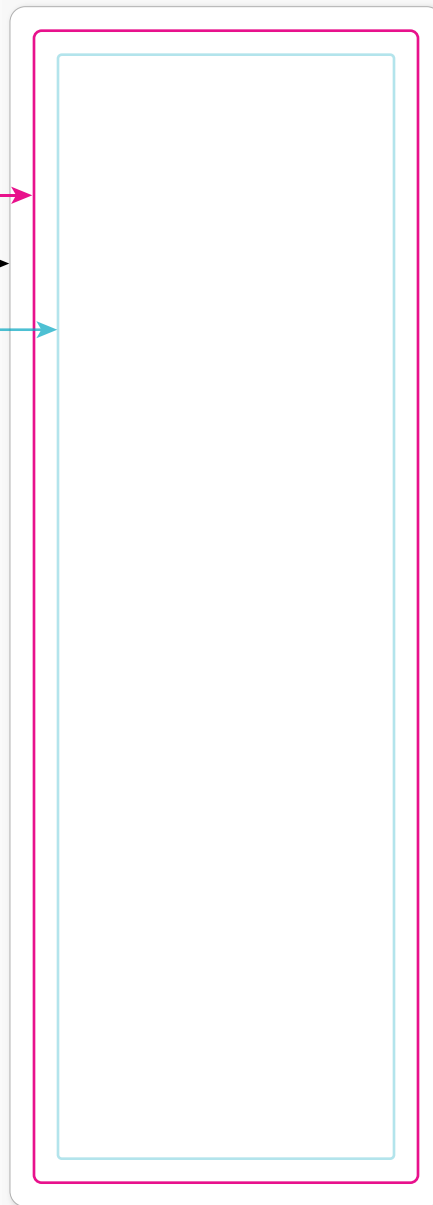

RECTANGULAR STICKERS

VERTICAL – 2”x6”

OUTSIDE CUT LINE

BLEED

SAFE AREA

Please keep anything important inside this blue line.

Quick Start Guide

- 1 Place your sticker design into the “Put Your Artwork Here” layer.

- 2 Scale your artwork to the desired size and fill up the space however you'd like!

Additional Artwork Request

- Please outline your fonts. To do this, select all of the type in your design and go to the menu at the top: **Type > Create Outlines**