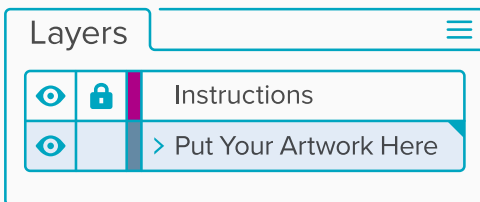

RECTANGULAR STICKERS

VERTICAL – 2”x5”

OUTSIDE CUT LINE

BLEED

SAFE AREA
Please keep anything important inside this blue line.

Quick Start Guide

1 Place your sticker design into the “Put Your Artwork Here” layer.

2 Scale your artwork to the desired size and fill up the space however you'd like!

Additional Artwork Request

- Please outline your fonts. To do this, select all of the type in your design and go to the menu at the top: **Type > Create Outlines**