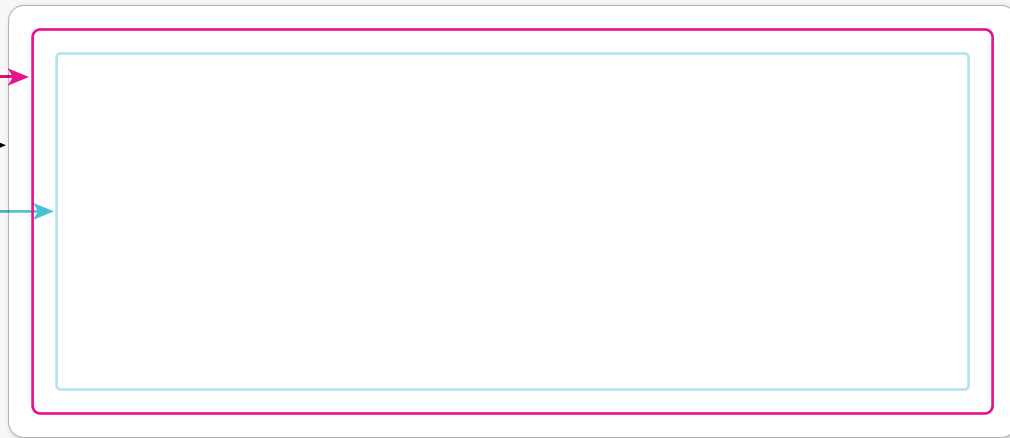

# RECTANGULAR STICKERS

## HORIZONTAL – 2”x5”

OUTSIDE CUT LINE

BLEED

SAFE AREA

Please keep anything important inside this blue line.

### Quick Start Guide

1 Place your sticker design into the “Put Your Artwork Here” layer.

2 Scale your artwork to the desired size and fill up the space however you'd like!