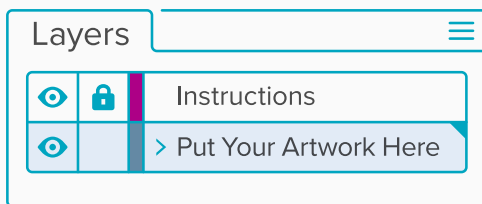

## HORIZONTAL – 2”x5”

OUTSIDE CUT LINE

BLEED

SAFE AREA

Please keep anything important inside this blue line.

### Quick Start Guide

1 Place your sticker design into the “Put Your Artwork Here” layer.

2 Scale your artwork to the desired size and fill up the space however you'd like!