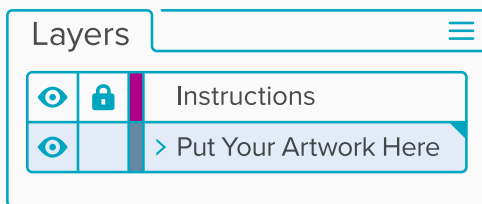

RECTANGULAR STICKERS

HORIZONTAL – 2”x4”

Quick Start Guide

1 Place your sticker design into the "Put Your Artwork Here" layer.

2 Scale your artwork to the desired size and fill up the space however you'd like!

Additional Artwork Request

- Please outline your fonts. To do this, select all of the type in your design and go to the menu at the top: **Type > Create Outlines**

If you have any questions, give us a call (210) 908-9824 or email us: Info@RockinMonkey.com