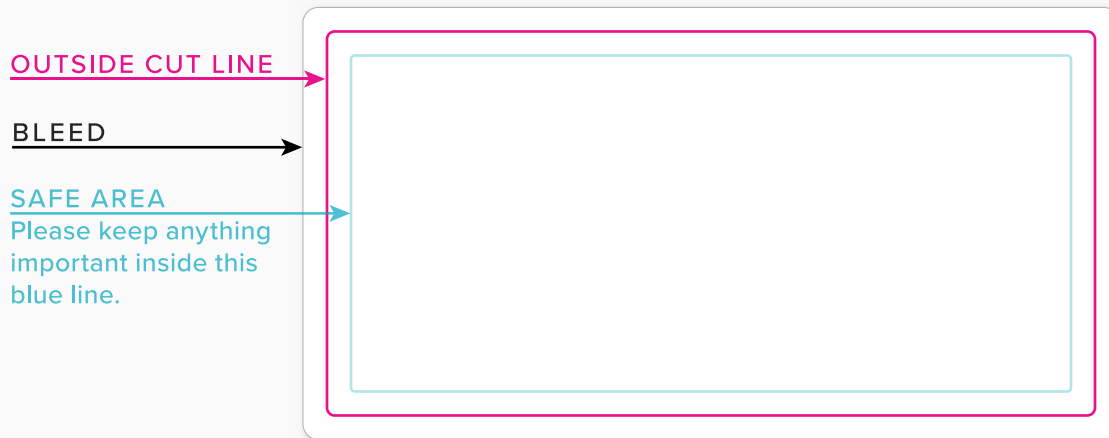

RECTANGULAR STICKERS

HORIZONTAL – 2”x4”

Quick Start Guide

1 Place your sticker design into the "Put Your Artwork Here" layer.

2 Scale your artwork to the desired size and fill up the space however you'd like!