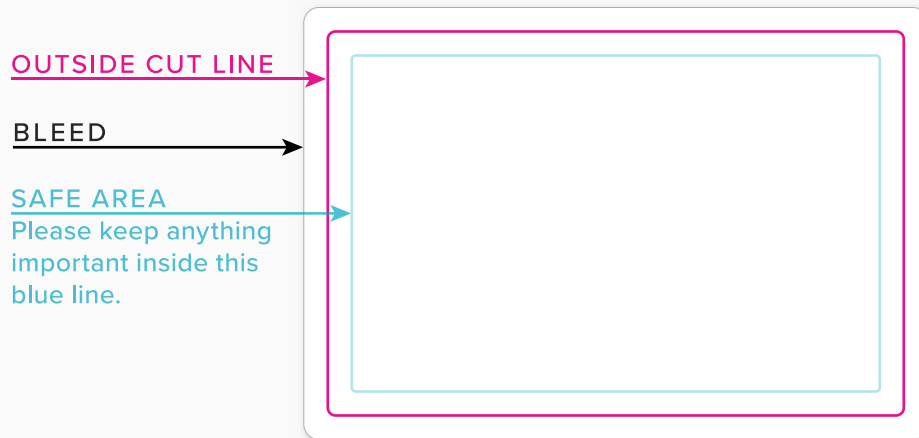

RECTANGULAR STICKERS

HORIZONTAL – 2”x3”

Quick Start Guide

1 Place your sticker design into the “Put Your Artwork Here” layer.

2 Scale your artwork to the desired size and fill up the space however you'd like!