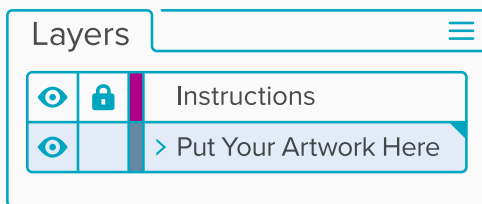

RECTANGULAR STICKERS

HORIZONTAL – 2”x3”

Quick Start Guide

1 Place your sticker design into the “Put Your Artwork Here” layer.

2 Scale your artwork to the desired size and fill up the space however you'd like!

Additional Artwork Request

- Please outline your fonts. To do this, select all of the type in your design and go to the menu at the top: **Type > Create Outlines**

If you have any questions, give us a call (210) 908-9824 or email us: Info@RockinMonkey.com