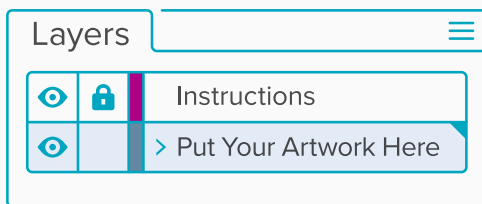

Quick Start Guide

1 Place your sticker design into the “Put Your Artwork Here” layer.