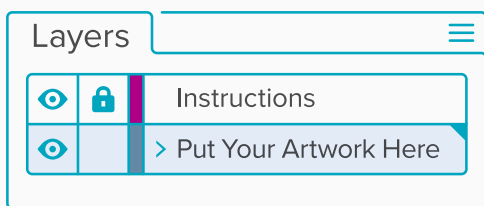

OVAL STICKERS

HORIZONTAL – 3”x6”

Quick Start Guide

1 Place your sticker design into the “Put Your Artwork Here” layer.

2 Scale your artwork to the desired size and fill up the space however you'd like!

Additional Artwork Request

- Please outline your fonts. To do this, select all of the type in your design and go to the menu at the top: **Type > Create Outlines**

If you have any questions, give us a call (210) 908-9824 or email us: Info@RockinMonkey.com