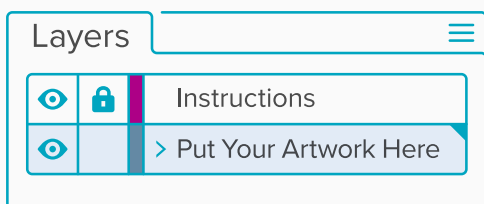

OVAL STICKERS

HORIZONTAL – 3”x4”

Quick Start Guide

1 Place your sticker design into the “Put Your Artwork Here” layer.

2 Scale your artwork to the desired size and fill up the space however you'd like!

Additional Artwork Request

- Please outline your fonts. To do this, select all of the type in your design and go to the menu at the top: **Type > Create Outlines**

If you have any questions, give us a call (210) 908-9824 or email us: Info@RockinMonkey.com