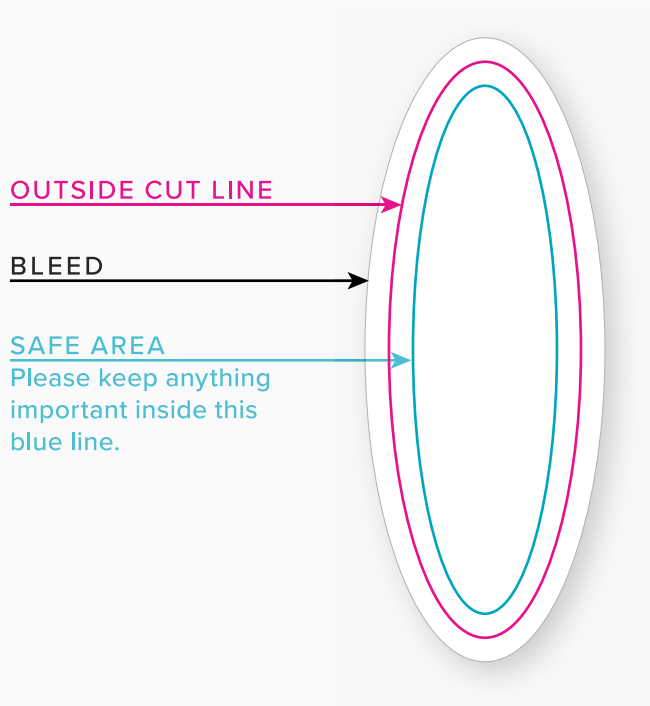

OVAL STICKERS

VERTICAL – 1”x3”

Quick Start Guide

1 Place your sticker design into the “Put Your Artwork Here” layer.

2 Scale your artwork to the desired size and fill up the space however you'd like!

Additional Artwork Request