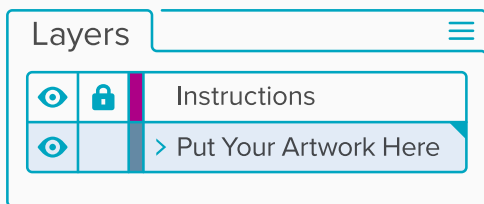

OVAL STICKERS

VERTICAL – 1”x3”

Quick Start Guide

1 Place your sticker design into the “Put Your Artwork Here” layer.

2 Scale your artwork to the desired size and fill up the space however you'd like!

Additional Artwork Request

- Please outline your fonts. To do this, select all of the type in your design and go to the menu at the top: **Type > Create Outlines**

If you have any questions, give us a call (210) 908-9824 or email us: Info@RockinMonkey.com