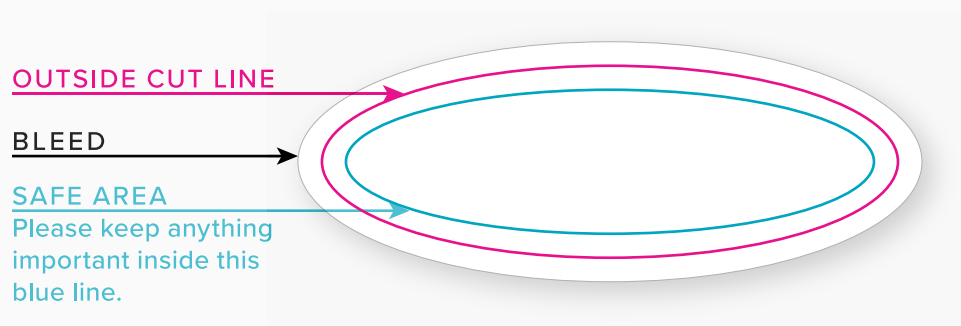

OVAL STICKERS

HORIZONTAL – 1”x3”

Quick Start Guide

1 Place your sticker design into the “Put Your Artwork Here” layer.

2 Scale your artwork to the desired size and fill up the space however you'd like!

Additional Artwork Request