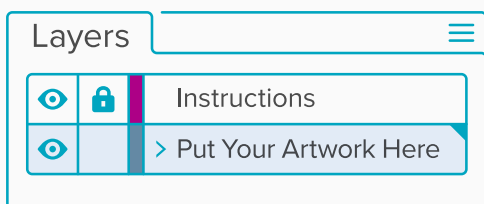

OVAL STICKERS

HORIZONTAL – 1”x3”

Quick Start Guide

1 Place your sticker design into the “Put Your Artwork Here” layer.

2 Scale your artwork to the desired size and fill up the space however you'd like!

Additional Artwork Request

- Please outline your fonts. To do this, select all of the type in your design and go to the menu at the top: **Type > Create Outlines**

If you have any questions, give us a call (210) 908-9824 or email us: Info@RockinMonkey.com