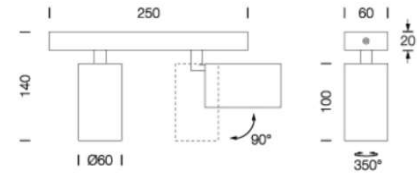

## Dimension

## Specification

<b>ITEM CODE</b>	:	XS-BASE-2-MGD
<b>LAMP BASE*</b>	:	2X GU10 MAX 8W
<b>DESCRIPTION</b>	:	ADJUSTABLE CEILING LAMP
<b>INSTALLATION</b>	:	SURFACE MOUNTED
<b>MATERIAL</b>	:	ALUMINIUM WITH PLASTIC HONEYCOMB DIFFUSER
<b>WIRE</b>	:	N/A
<b>NET WEIGHT</b>	:	~ 0.8 KG
<b>COLOR</b>	:	GOLD WITH SAND FINISHING
<b>CONTROL GEAR</b>	:	N/A
<b>REFLECTOR</b>	:	ALUMINIUM BLACK CHROME