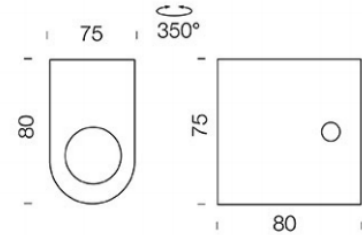

Product

Dimension

Specification

ITEM CODE	:	TURN-BK
LAMP BASE*	:	2x LED 4.5W 3000K (INCLUDED)
DESCRIPTION	:	WALL LAMP
INSTALLATION	:	SURFACE MOUNT
MATERIAL	:	DIE CAST ALUMINIUM, GLASS
WIRE	:	N/A
NET WEIGHT	:	~ 0.9 KG
COLOR	:	BLACK
CONTROL GEAR	:	LED DRIVER INCLUDED
REFLECTOR	:	N/A