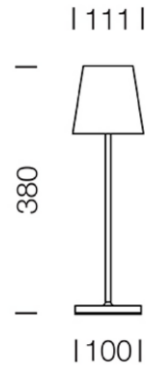

Product

Dimension

Specification

ITEM CODE	:	TRA-GY
LAMP BASE*	:	1x LED 2.2W 3000K
DESCRIPTION	:	SEMI-OTUDOOR TABLE LAMP (IP54)
INSTALLATION	:	STANDING LAMP
MATERIAL	:	ALUMINIUM
WIRE	:	N/A
NET WEIGHT	:	~ 2.5 KG
COLOR	:	WHITE
CONTROL GEAR	:	LED DRIVER INCLUDED, 2200MHA LITHIUM BATTERY CHARGER AND USB WIRE INCLUDED
REFLECTOR	:	N/A