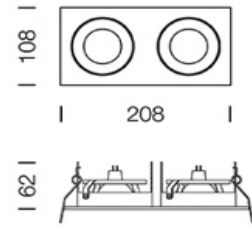

Product

Dimension

Specification

ITEM CODE	:	SONA-2-WW+GU10
LAMP BASE*	:	2x GU10 MAX 50W
DESCRIPTION	:	ADJUSTABLE RECESSED DOWNLIGHT
INSTALLATION	:	RECESSED
MATERIAL	:	ALUMINIUM
WIRE	:	N/A
NET WEIGHT	:	~ 1 KG
COLOR	:	SANDY WHITE
CONTROL GEAR	:	N/A
REFLECTOR	:	N/A