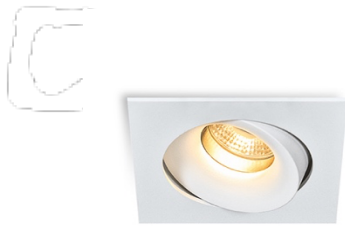

Product

Dimension

Specification

ITEM CODE	:	SONA-1-WW+GU10
LAMP BASE*	:	1x GU10 MAX 50W
DESCRIPTION	:	ADJUSTABLE RECESSED DOWNLIGHT
INSTALLATION	:	RECESSED
MATERIAL	:	ALUMINIUM
WIRE	:	N/A
NET WEIGHT	:	~ 1 KG
COLOR	:	SANDY WHITE
CONTROL GEAR	:	N/A
REFLECTOR	:	N/A