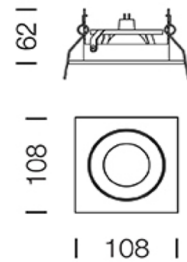

Product

Dimension

Specification

ITEM CODE	:	SONA-1-WW+GU10
LAMP BASE*	:	1x GU10 MAX 50W
DESCRIPTION	:	ADJUSTABLE RECESSED DOWNLIGHT
INSTALLATION	:	RECESSED
MATERIAL	:	ALUMINIUM
WIRE	:	N/A
NET WEIGHT	:	~ 1 KG
COLOR	:	SANDY WHITE
CONTROL GEAR	:	N/A
REFLECTOR	:	N/A